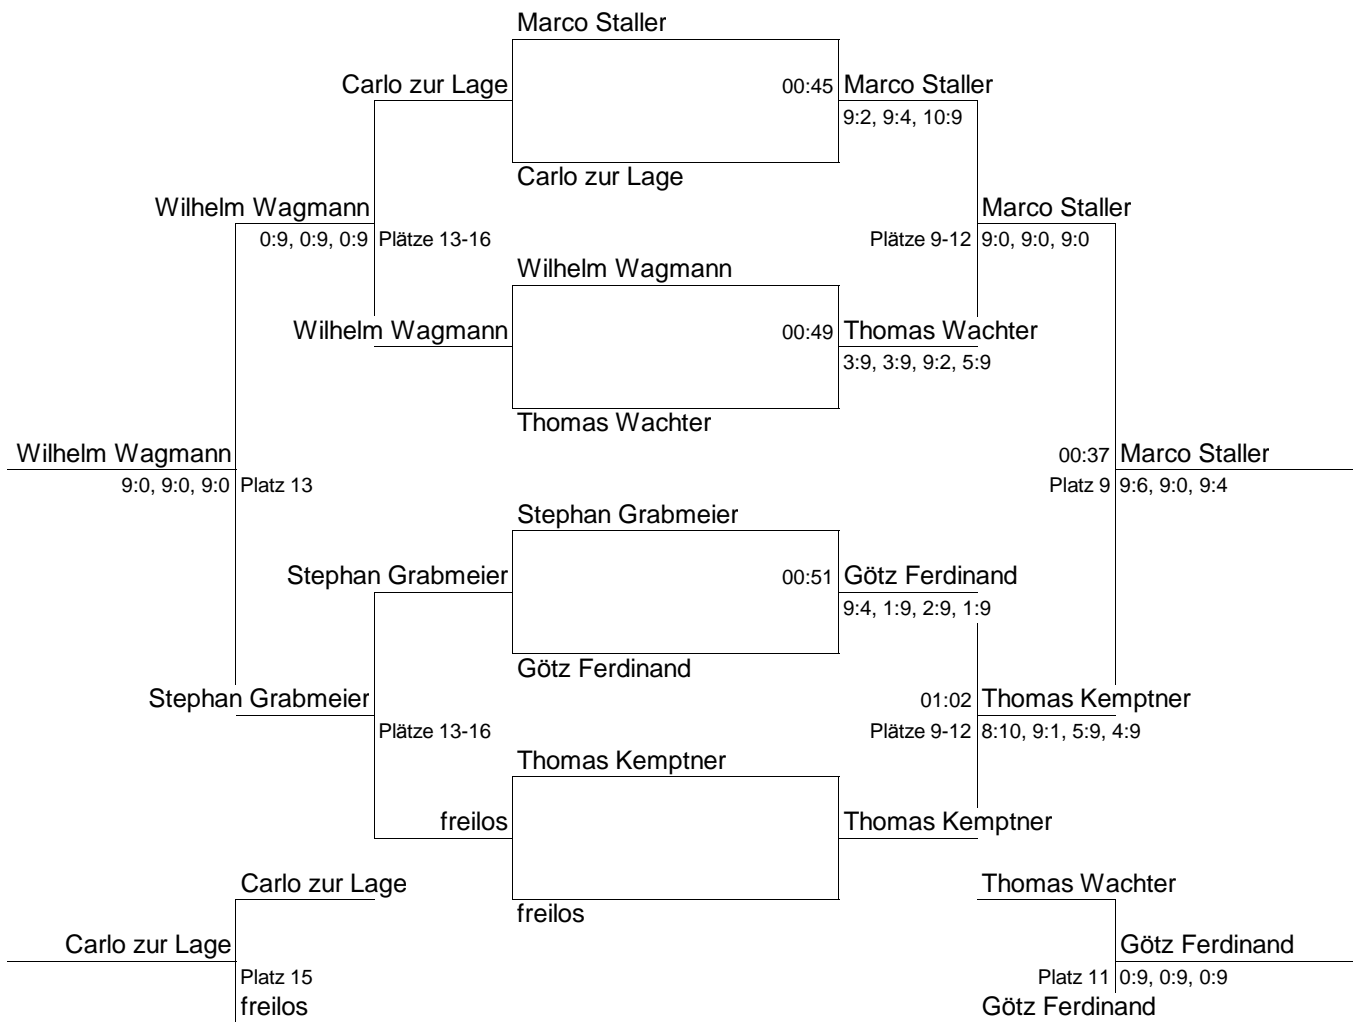

7th Memorial Tournament am 6.1.2005 im RSC München

Herren-B (HB) Plätze 9-16